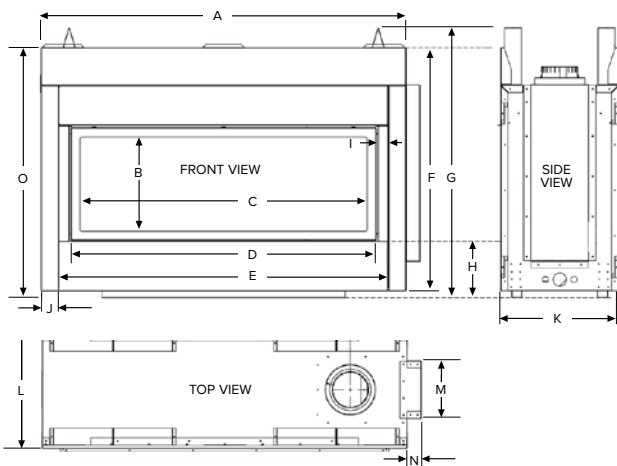

Porcelain Liners

Drift Wood – Four Pieces Driftwood with Four Rocks or Three Piece Large Driftwood Set (5143/6961 models only)

Rock Sets – Contemporary Collection in Natural or Multi-Colored

Decorative Stones or Ember Chunks

## PRODUCT DIMENSIONS

MQRB4436 MQRB5143 MQRB6961

A	44 <sup>1</sup> / <sub>8</sub> "	51 <sup>1</sup> / <sub>8</sub> "	69 <sup>1</sup> / <sub>8</sub> "
B	13 <sup>1</sup> / <sub>4</sub> "	13 <sup>1</sup> / <sub>4</sub> "	13 <sup>1</sup> / <sub>4</sub> "
C	33 <sup>3</sup> / <sub>8</sub> "	40 <sup>1</sup> / <sub>8</sub> "	58 <sup>3</sup> / <sub>8</sub> "
D	36 <sup>1</sup> / <sub>4</sub> "	43 <sup>1</sup> / <sub>4</sub> "	61 <sup>1</sup> / <sub>4</sub> "
E	39"	46"	64 <sup>1</sup> / <sub>8</sub> "
F	34"	34"	38"
G	37 <sup>5</sup> / <sub>8</sub> "	37 <sup>5</sup> / <sub>8</sub> "	45 <sup>3</sup> / <sub>8</sub> "
H	7 <sup>7</sup> / <sub>8</sub> "	7 <sup>7</sup> / <sub>8</sub> "	7 <sup>7</sup> / <sub>8</sub> "
I	1 <sup>1</sup> / <sub>2</sub> "	1 <sup>1</sup> / <sub>2</sub> "	1 <sup>1</sup> / <sub>2</sub> "
J	2 <sup>1</sup> / <sub>2</sub> "	2 <sup>1</sup> / <sub>2</sub> "	2 <sup>1</sup> / <sub>2</sub> "
K	16 <sup>1</sup> / <sub>2</sub> "	16 <sup>1</sup> / <sub>2</sub> "	20 <sup>1</sup> / <sub>2</sub> "
L	16 <sup>1</sup> / <sub>2</sub> "	16 <sup>1</sup> / <sub>2</sub> "	20 <sup>1</sup> / <sub>2</sub> "
M	8 <sup>1</sup> / <sub>8</sub> "	8 <sup>1</sup> / <sub>8</sub> "	12 <sup>1</sup> / <sub>8</sub> "
N	2"	2"	2 <sup>7</sup> / <sub>8</sub> "
O	35"	35"	39"